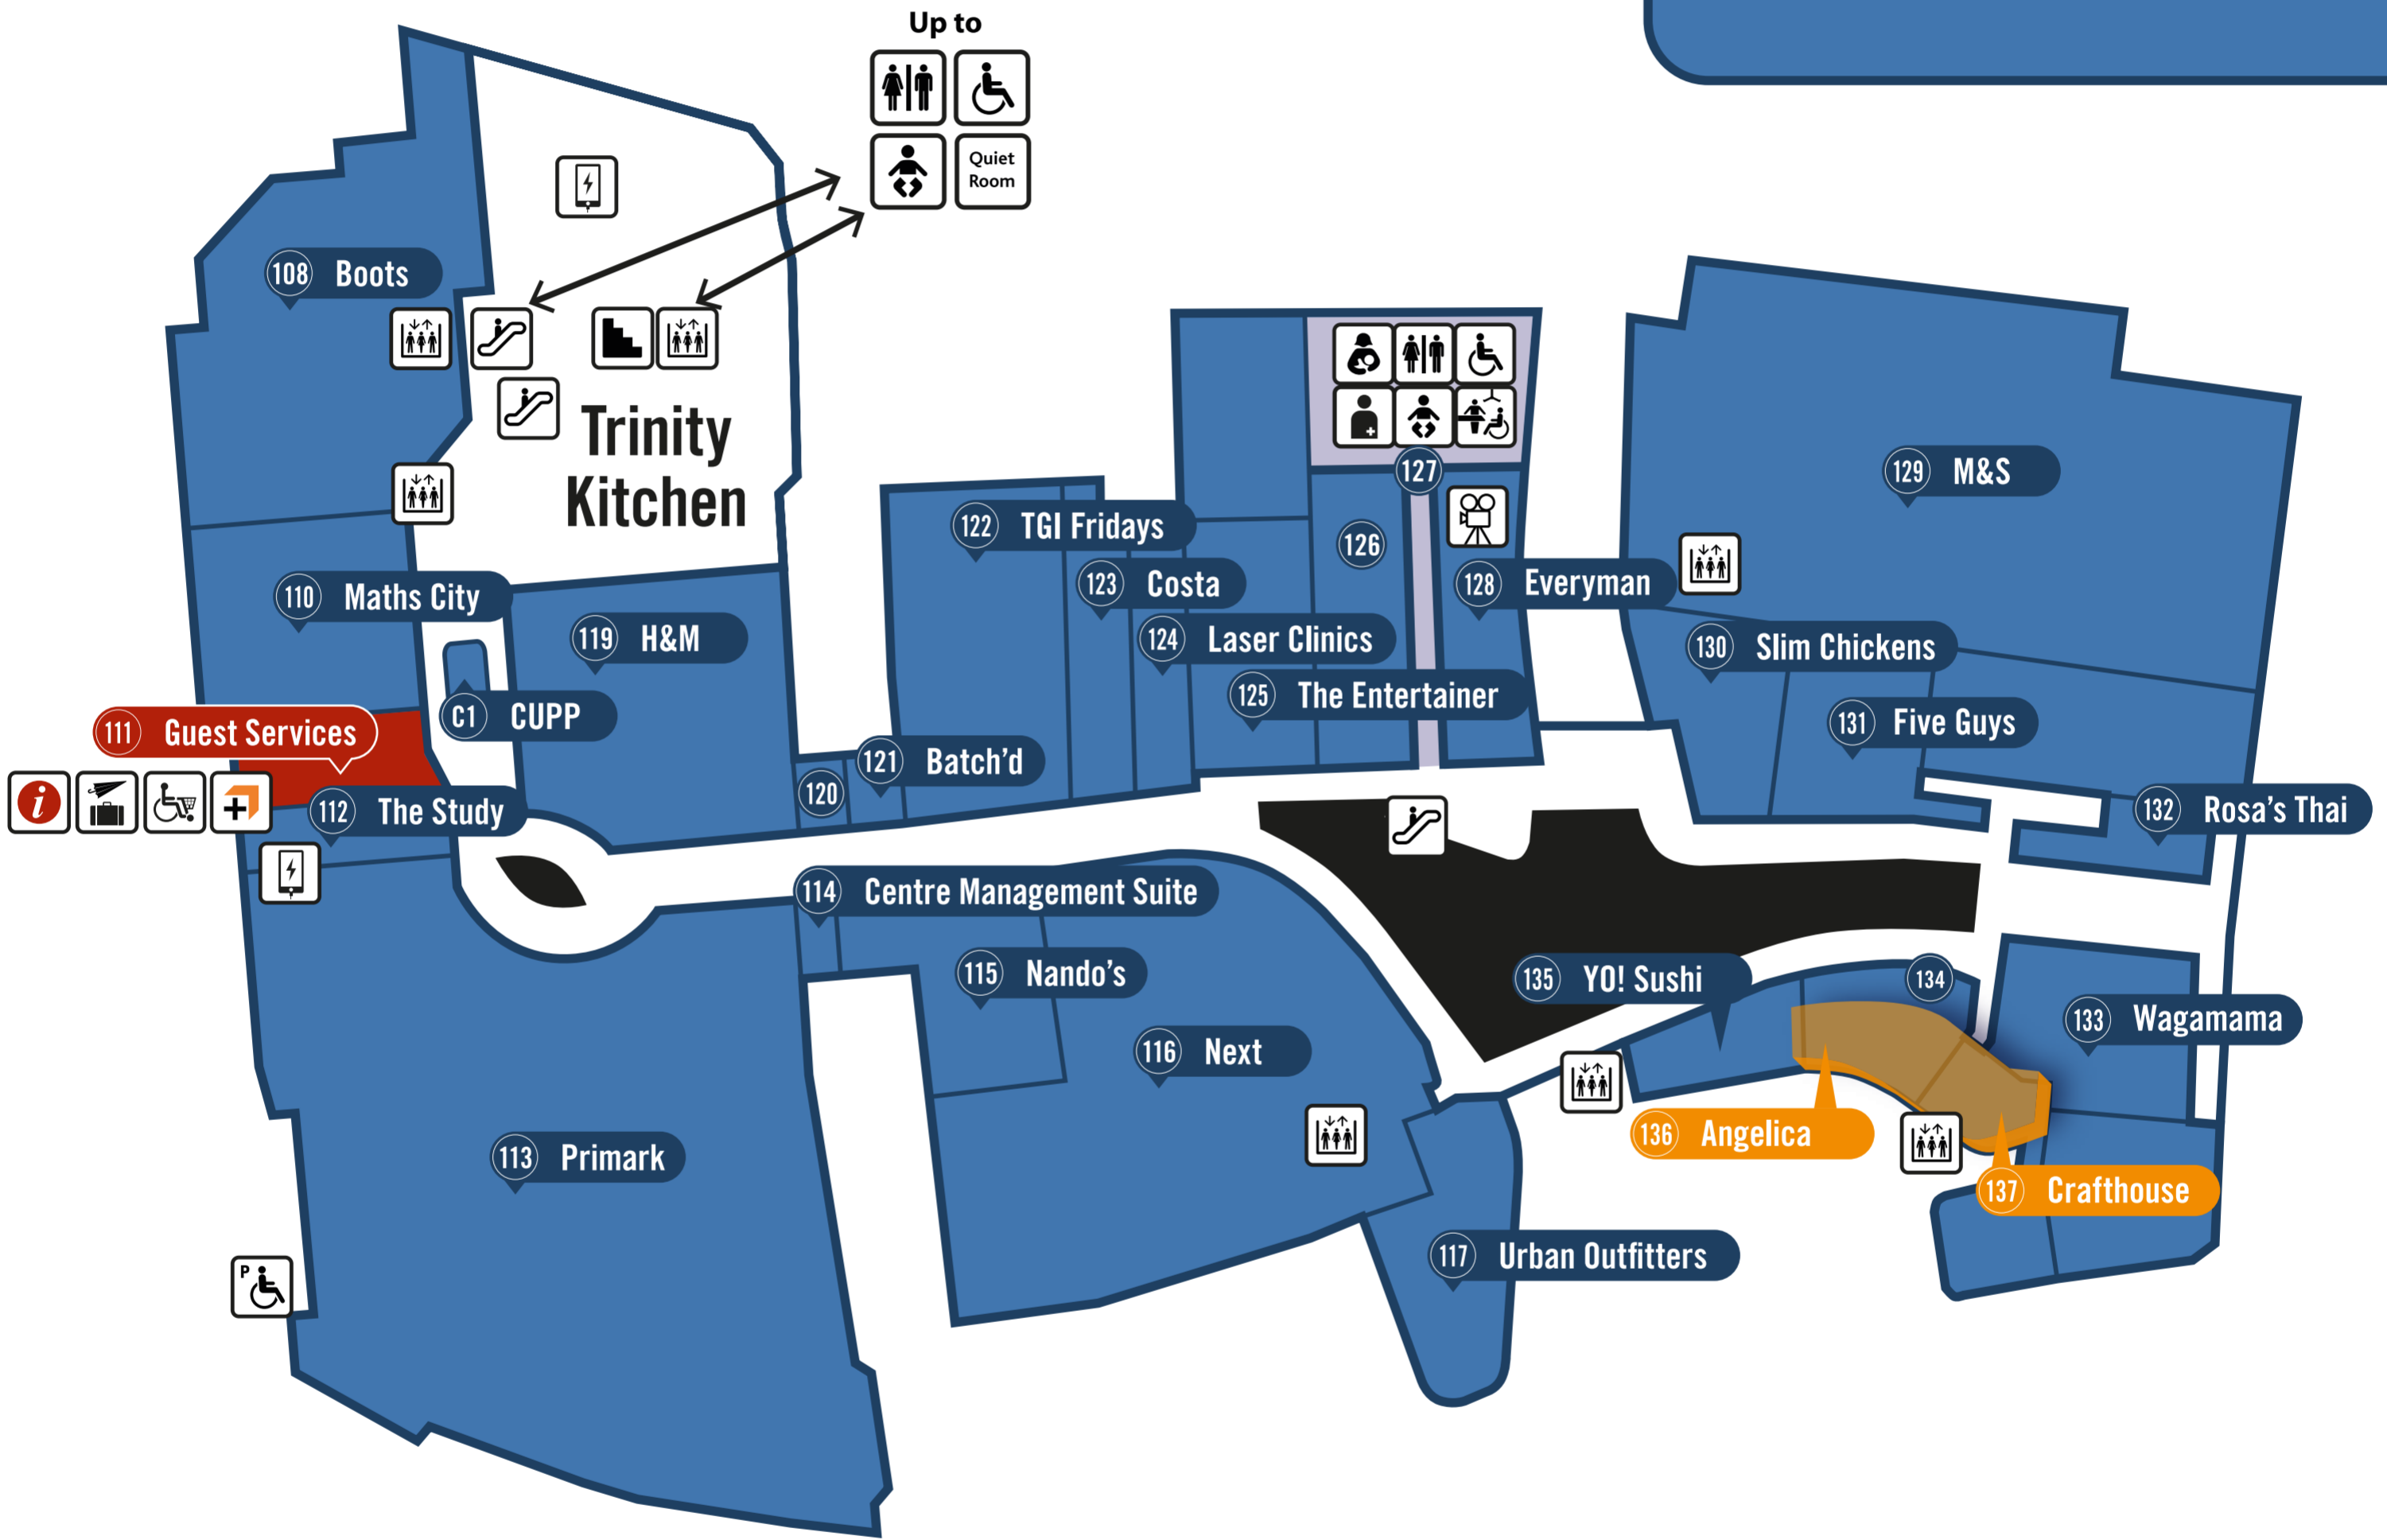

### Key:

- |              |                    |                        |               |                       |                   |
|--------------|--------------------|------------------------|---------------|-----------------------|-------------------|
|              |                    |                        |               |                       |                   |
| Toilets      | Accessible Toilets | Stoma Friendly Toilets | Baby Change   | Accessible Changing   | Baby Feeding Room |
|              |                    |                        |               |                       |                   |
| Quiet Room   | Guest Services     | Shopmobility           | Collect+      | Escalator             | Lift              |
|              |                    |                        |               |                       |                   |
| Cash Machine | Cinema             | Restaurant             | Cafés & Shops | Mobile Charging Point | Lost Property     |